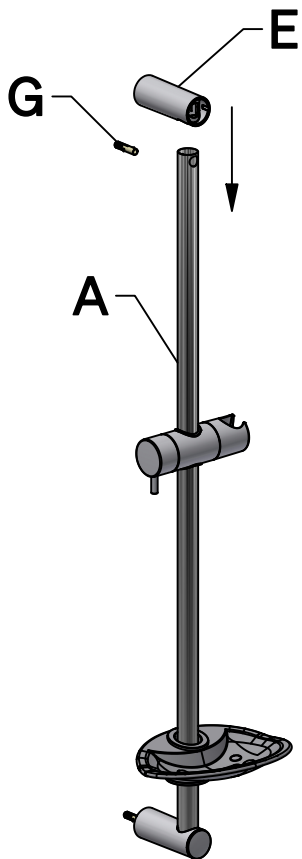

GB **Please note:** When drilling into the wall/floor, please insure that you do not damage the damp proof course. The method of wall mounting must be suited to the material of the wall (preboring, plugs etc.).

3

4

5

6

7

Blandare / Blander / Hana / Mixer

Pos.	Titel / Title	Krom/ Chrome	Svart/ Black	Blyertssvart/ P.black
1	Duschhandtag 3-funktion / Shower handle with 3 sprays	95010	95012	95035
2	Glider Ø19 mm / Hand shower sliding holder Ø19 mm	99391	99392	95048
3	Duschslang 150 cm / Shower hose 150 cm	95025	95024	95124
4	Flödesbegränsare 6L duschhandtag / Water saver 6L for hand shower	95052	95052	95052