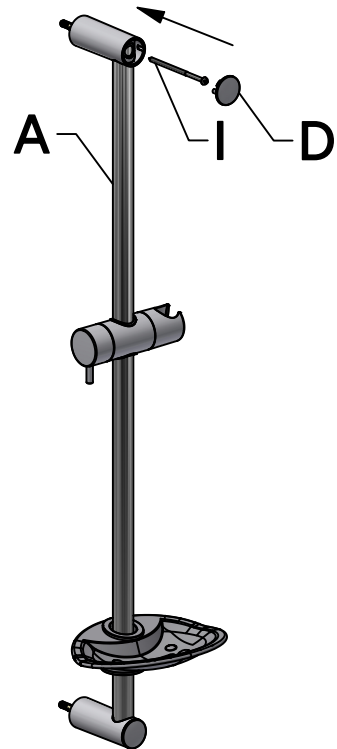

GB **Please note:** When drilling into the wall/floor, please insure that you do not damage the damp proof course. The method of wall mounting must be suited to the material of the wall (preboring, plugs etc.).

3

4

5

6

7

Blandare / Blander / Hana / Mixer

Pos.	Titel / Title	Krom/ Chrome	Svart/ Black	Blyertssvart/ P.black
1	Duschhandtag 3-funktion / Shower handle with 3 sprays	95010	95012	95035
2	Glider Ø19 mm / Hand shower sliding holder Ø19 mm	99391	99392	95048
3	Duschslang 150 cm / Shower hose 150 cm	95025	95024	95124
4	Flödesbegränsare 6L duschhandtag / Water saver 6L for hand shower	95052	95052	95052