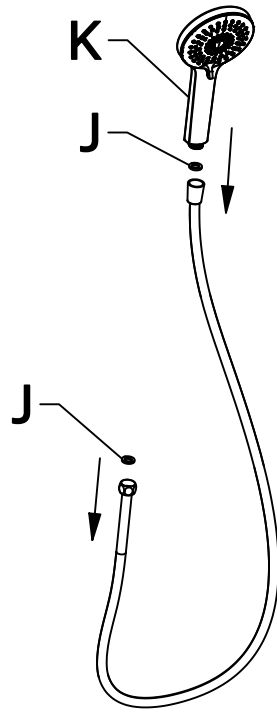

GB **Please note:** When drilling into the wall/floor, please insure that you do not damage the damp proof course. The method of wall mounting must be suited to the material of the wall (preboring, plugs etc.).

3

4

5

6

7

Blandare / Blander / Hana / Mixer

Pos.	Titel / Title	Krom/ Chrome	Svart/ Black	Blyertssvart/ P.black
1	Duschhandtag 3-funktion / Shower handle with 3 sprays	95010	95012	95035
2	Glider Ø19 mm / Hand shower sliding holder Ø19 mm	99391	99392	95048
3	Duschslang 150 cm / Shower hose 150 cm	95025	95024	95124
4	Flödesbegränsare 6L duschhandtag / Water saver 6L for hand shower	95052	95052	95052